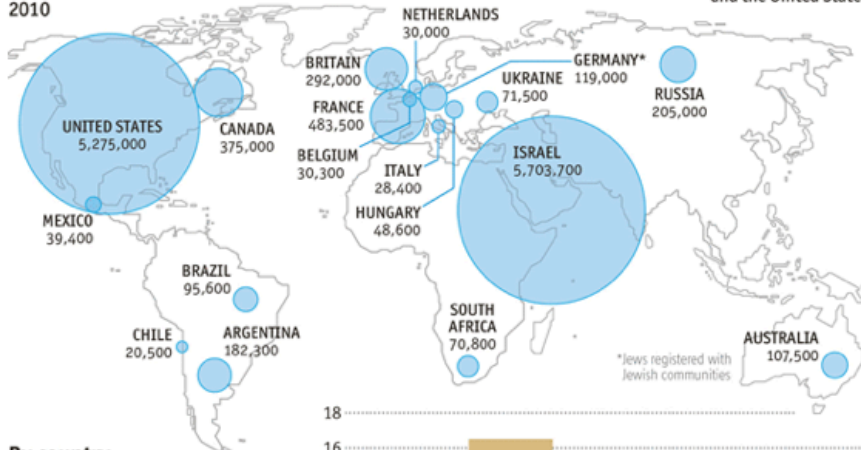

Jewish population

By country
2010